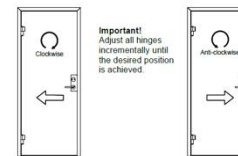

Decibel PLUS

- Komplet glassveggsystem
- Dørblad 12mm, 16mm & 16,76mm
- Justerbare dørhengsler
- Modulbeslagning