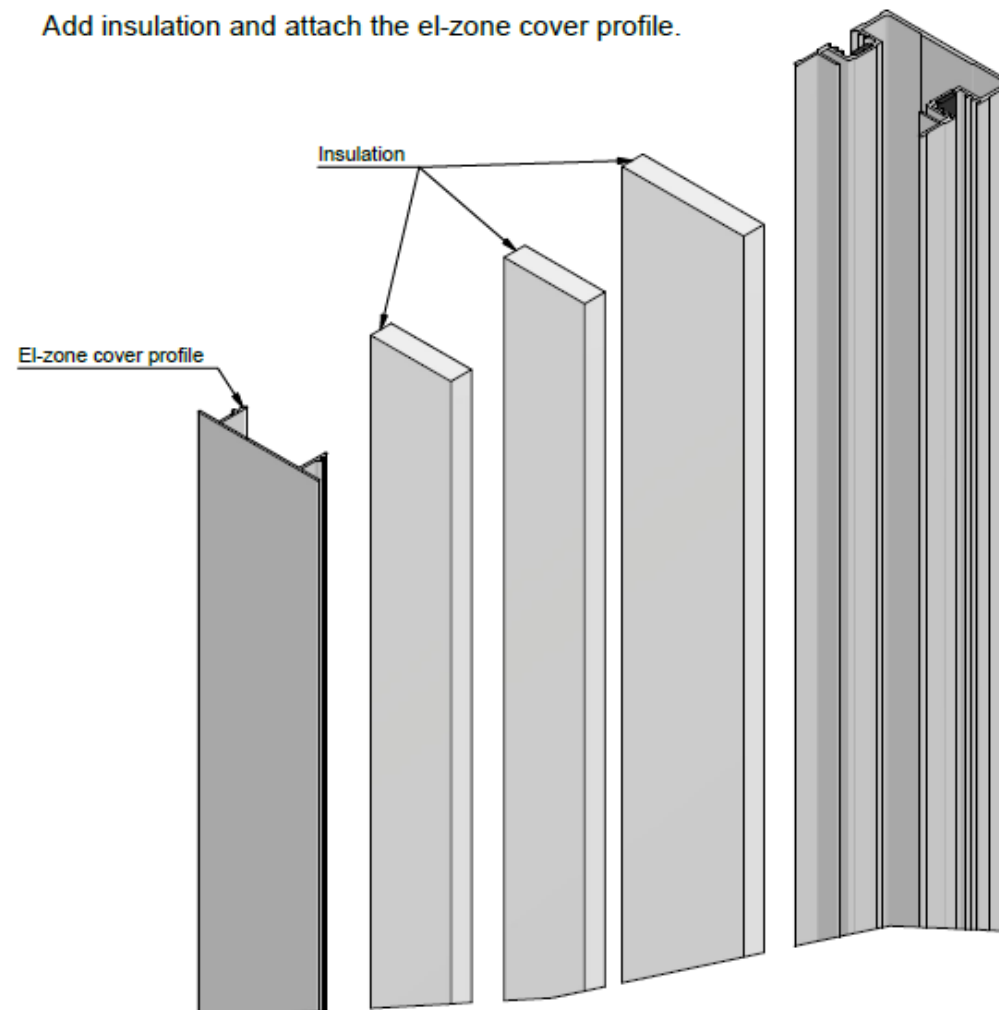

- Åpningsbar
- Forberedt for hulltaking

Add insulation and attach the el-zone cover profile.