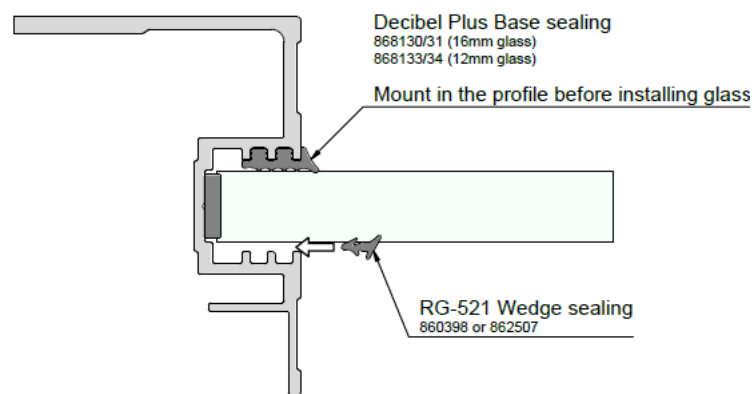

Bredd
5000 mm

Höjd
2500 mm

Visa pris

Pris: 0.00

Spara/öppna projekt

Användare: sorbo@rocaindustry.com

The screenshot displays a web-based configurator for glass walls. On the left, a vertical sidebar contains navigation options: 'Konstruksjon', 'Konfigurera', 'Veggalternativ', 'Veggseksjon', 'Dørrar', and 'Exportera'. The main configuration area shows a '1 glasvegg' (1 glass wall) option. Below this, there are input fields for 'Bredd' (Width) set to 5000 mm and 'Höjd' (Height) set to 2500 mm. A 'Visa pris' (Show price) button is located below the height field. The top right of the interface shows a price of '0.00', a 'Spara/öppna projekt' (Save/open project) button, and the user email 'Användare: sorbo@rocaindustry.com'. The central part of the screen features a technical drawing of a glass wall with a total width of 5000 mm and a height of 2500 mm. The wall is divided into five vertical panels, each labeled with the dimensions '992x2470'.

[Glasväggskalkylatorn](#)

Nyheter

Decibel PLUS

- Komplet glassveggsystem
- Dørblad 12mm, 16mm & 16,76mm
- Justerbare dørhengsler
- Modulbeslagning

Decibel PLUS EL-zon

- Åpningsbar
- Forberedt for hulltaking