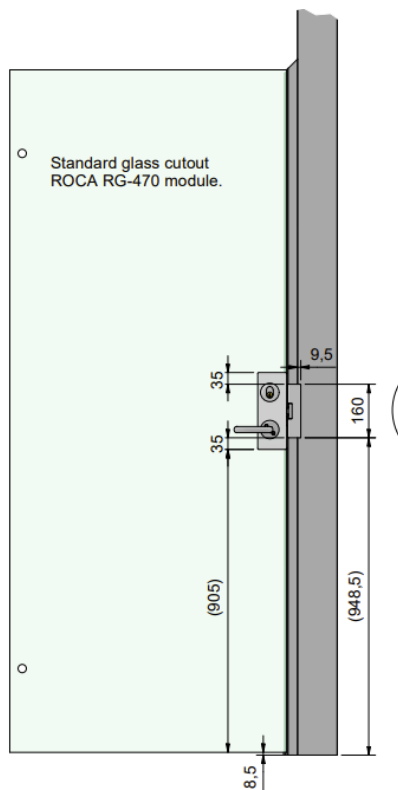

EL-sluttstykke

- Step 30 – på grunn av karmprofilen
- Tilhørende stolper