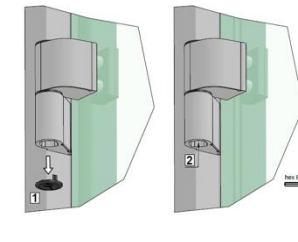

Bredd
5000 mm

Höjd
2500 mm

Visa pris

Pris: 0.00

Spara/öppna projekt

Användare: sorbo@rocaindustry.com

The screenshot displays a web-based configurator for glass walls. On the left, a vertical sidebar contains navigation options: 'Konstruksjon', 'Konfigurera', 'Veggalternativ', 'Veggseksjon', 'Dørrar', and 'Exportera'. The main configuration area shows a '1 glasvegg' (1 glass wall) option. Below this, there are input fields for 'Bredd' (Width) set to 5000 mm and 'Höjd' (Height) set to 2500 mm. A 'Visa pris' (Show price) button is located below the height field. The top right of the interface shows a price of '0.00', a 'Spara/öppna projekt' (Save/open project) button, and the user email 'Användare: sorbo@rocaindustry.com'. The central part of the screen features a technical drawing of a glass wall with a total width of 5000 mm and a height of 2500 mm. The wall is divided into five vertical panels, each labeled with the dimensions '992x2470'.

[Glasväggskalkylatorn](#)

Nyheter

Decibel PLUS

- Komplet glassveggsystem
- Dørblad 12mm, 16mm & 16,76mm
- Justerbare dørhengsler
- Modulbeslagning

Decibel PLUS EL-zon

- Åpningsbar
- Forberedt for hulltaking