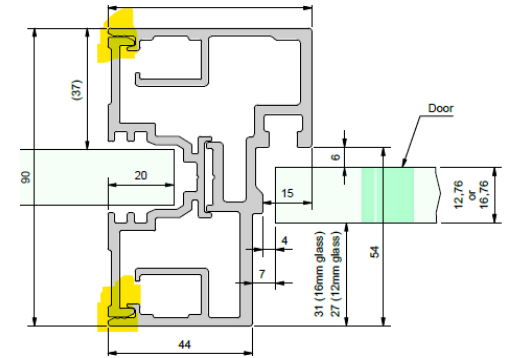

Bredd
5000 mm

Höjd
2500 mm

Visa pris

Pris: 0.00

Spara/öppna projekt

Användare: sorbo@rocaindustry.com

The screenshot displays a web-based configurator for glass walls. On the left, a vertical sidebar contains navigation options: 'Konstruksjon', 'Konfigurera', 'Veggalternativ', 'Veggseksjon', 'Dørrar', and 'Exportera'. The main configuration area shows a '1 glasvegg' (1 glass wall) option. Below this, there are input fields for 'Bredd' (Width) set to 5000 mm and 'Höjd' (Height) set to 2500 mm. A 'Visa pris' (Show price) button is located below the height field. The top right of the interface shows a price of '0.00', a 'Spara/öppna projekt' (Save/open project) button, and the user email 'Användare: sorbo@rocaindustry.com'. The central part of the screen features a technical drawing of a glass wall with a total width of 5000 mm and a height of 2500 mm. The wall is divided into five vertical panels, each labeled with the dimensions '992x2470'.

[Glasväggskalkylatorn](#)

Nyheter

Decibel PLUS

- Komplet glassveggsystem
- Dørblad 12mm, 16mm & 16,76mm
- Justerbare dørhengsler
- Modulbeslagning

Decibel PLUS EL-zon

- Åpningsbar
- Forberedt for hulltaking