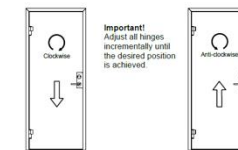

Bredd
5000 mm

Höjd
2500 mm

Visa pris

Pris: 0.00

Spara/öppna projekt

Användare: sorbo@rocaindustry.com

The screenshot displays a web-based configurator for glass walls. On the left, a vertical sidebar contains navigation options: 'Konstruksjon', 'Konfigurera', 'Veggalternativ', 'Veggseksjon', 'Dørrar', and 'Exportera'. The main configuration area shows a '1 glasvegg' (1 glass wall) option. Below this, there are input fields for 'Bredd' (Width) set to 5000 mm and 'Höjd' (Height) set to 2500 mm. A 'Visa pris' (Show price) button is located below the height field. The top right of the interface shows a price of '0.00', a 'Spara/öppna projekt' (Save/open project) button, and the user email 'Användare: sorbo@rocaindustry.com'. The central part of the screen features a technical drawing of a glass wall with a total width of 5000 mm and a height of 2500 mm. The wall is divided into five vertical panels, each labeled with the dimensions '992x2470'.

[Glasväggskalkylatorn](#)

Nyheter

Decibel PLUS

- Komplet glassveggsystem
- Dørblad 12mm, 16mm & 16,76mm
- Justerbare dørhengsler
- Modulbeslagning

Decibel PLUS EL-zon

- Åpningsbar
- Forberedt for hulltaking