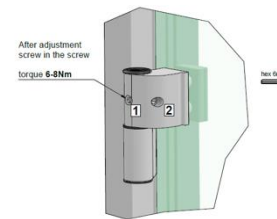

Bredd
5000 mm

Höjd
2500 mm

Visa pris

Pris: 0.00

Spara/öppna projekt

Användare: sorbo@rocaindustry.com

The screenshot displays a web-based configurator for glass walls. On the left, a vertical sidebar contains navigation options: 'Konstruksjon', 'Konfigurera', 'Veggalternativ', 'Veggseksjon', 'Dørrar', and 'Exportera'. The main configuration area shows a '1 glasvegg' (1 glass wall) option. Below this, there are input fields for 'Bredd' (Width) set to 5000 mm and 'Höjd' (Height) set to 2500 mm. A 'Visa pris' (Show price) button is located below the height field. The top right of the interface shows a price of '0.00', a 'Spara/öppna projekt' (Save/open project) button, and the user email 'Användare: sorbo@rocaindustry.com'. The central part of the screen features a technical drawing of a glass wall with a total width of 5000 mm and a height of 2500 mm. The wall is divided into five vertical panels, each labeled with the dimensions '992x2470'.

[Glasväggskalkylatorn](#)

Nyheter

Decibel PLUS

- Komplet glassveggsystem
- Dørblad 12mm, 16mm & 16,76mm
- Justerbare dørhengsler
- Modulbeslagning

Decibel PLUS EL-zon

- Åpningsbar
- Forberedt for hulltaking